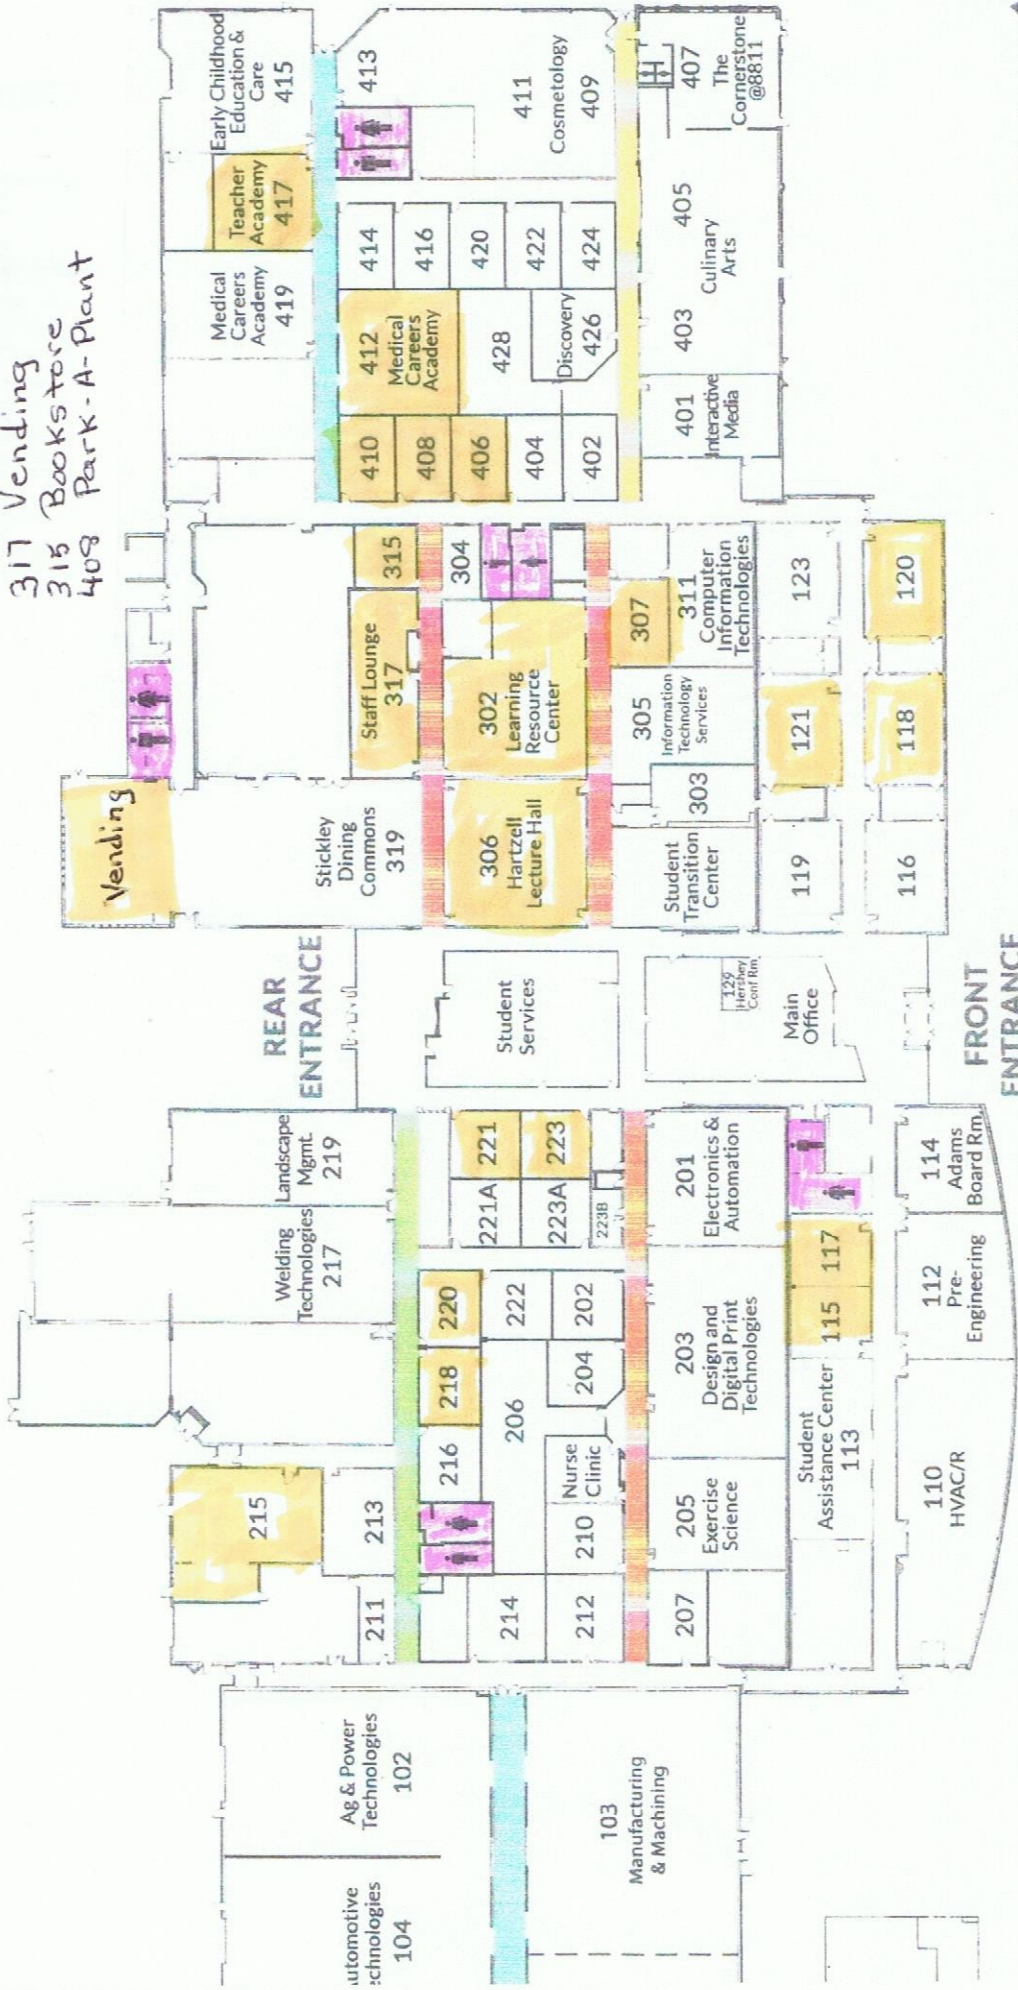

try

try, Plumbing  
Mechanical Systems

Staff | Student Parking

317 Vending  
315 Bookstore  
408 Park-A-Plant

Willowbrook & Garbry Hall  
Environmental Occupations